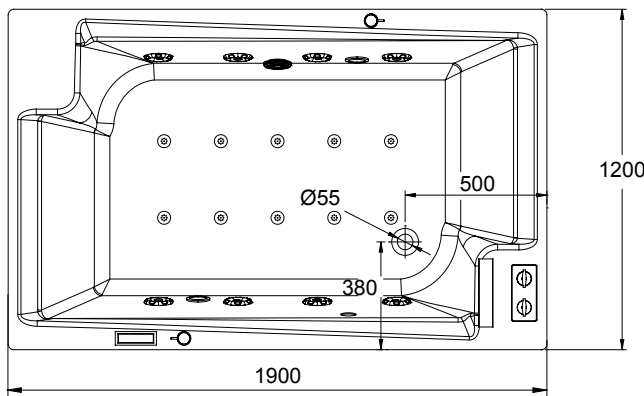

(Rough-In Dimensions):
(Unit):mm

Item No.	JB25904W-4
Drain Outlet	Drain outlets diameter is 55mm. Recommend to use with Waste & Overflow D409C-2 and P9098N.
Available Color	White
Capacity	470 litres to overflow.
Materials	Acrylic
Features	luxury massage system(jet air+waterflow 8PCS) 10 Nine-hole bubble pore Color lighting system 3pcs widespread waterfall faucet Panel\Constant Temperature\Ozone
Shipping Package	(L) 1950X(W)1350 X (H) 590 mm, (G.W) : 120 kg