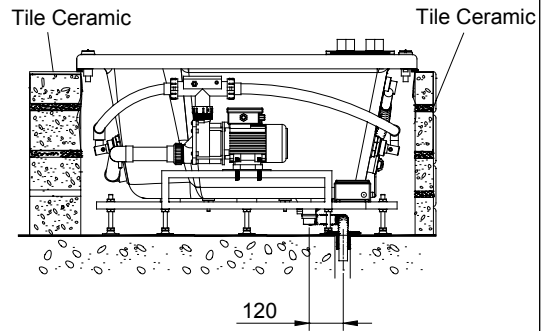

(Rough-In Dimensions):
(Unit):mm

Item No.	JB25904W-4
Drain Outlet	Drain outlets diameter is 55mm. Recommend to use with Waste & Overflow D409C-2 and P9098N.
Available Color	White
Capacity	470 litres to overflow.
Materials	Acrylic
Features	luxury massage system(jet air+waterflow 8PCS) 10 Nine-hole bubble pore Color lighting system 3pcs widespread waterfall faucet Panel\Constant Temperature\Ozone
Shipping Package	(L) 1950X(W)1350 X (H) 590 mm, (G.W) : 120 kg