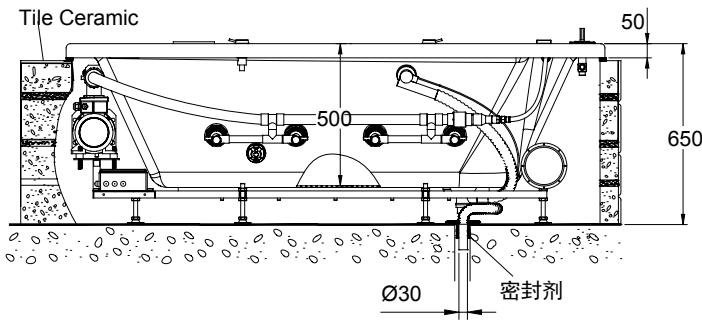

(Rough-In Dimensions):
(Unit):mm

Item No.	JB25904W-4
Drain Outlet	Drain outlets diameter is 55mm. Recommend to use with Waste & Overflow D409C-2 and P9098N.
Available Color	White
Capacity	470 litres to overflow.
Materials	Acrylic
Features	luxury massage system(jet air+waterflow 8PCS) 10 Nine-hole bubble pore Color lighting system 3pcs widespread waterfall faucet Panel\Constant Temperature\Ozone
Shipping Package	(L) 1950X(W)1350 X (H) 590 mm, (G.W) : 120 kg