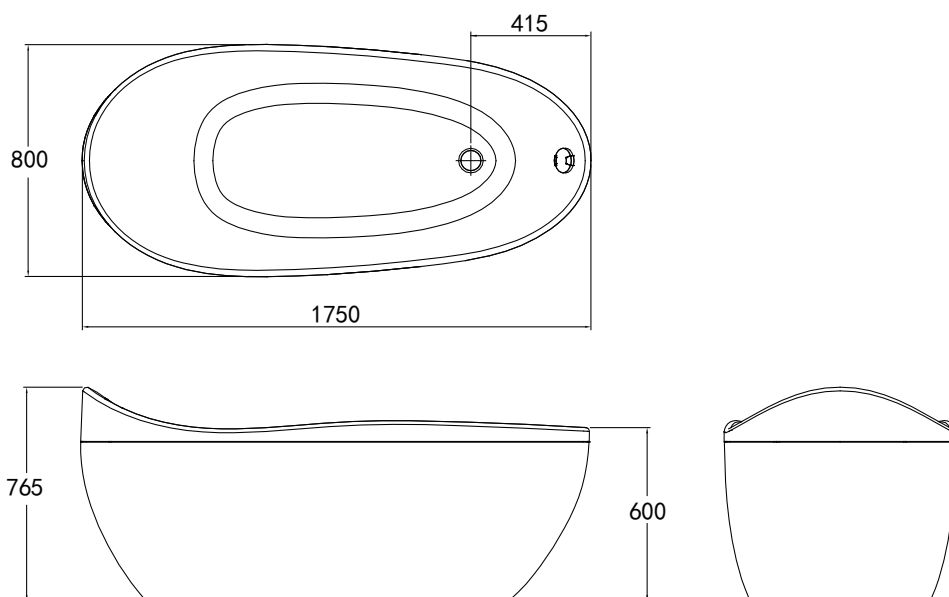

(Rough-In Dimensions):  
(Unit):mm

Item No.	B25824W-1W/K
Drain Outlet	Drain outlets diameter is 55mm.Recommended to use Bravat standard accessories D409K-1 Waste & overflow, if necessary, suggest Bravat P9098N waste connector pipe.
Available Color	White
Capacity	240 litres to overflow.
Materials	Acrylic
Shipping Package	(L)1880X(W)930 X(H) 965 mm, (G.W) : 55 kg