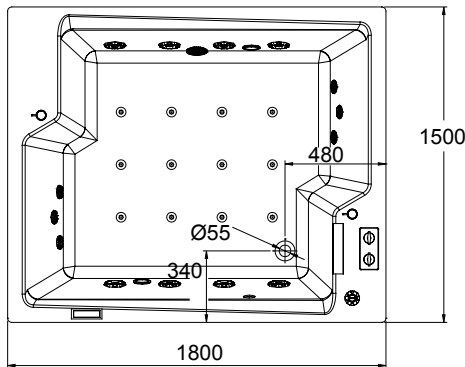

(Rough-In Dimensions):
(Unit):mm

Item No.	JB25823W-4
Drain Outlet	Drain outlets diameter is 55mm. Recommend to use with Waste & Overflow D409C-1 and P9098N.
Available Color	White
Capacity	410-550 litres to overflow.
Materials	Acrylic
Accessories	Aromatherapy, 6PCS extra massage jet in back position luxury massage system(jet air+waterflow 8PCS) 3pcs widespread waterfall faucet Color lighting system Panel, Constant Temperature, Ozone, One piece Pillow
Shipping Package	(L)1850X(W)1550 X(H) 800 mm, (G.W) : 110 kg