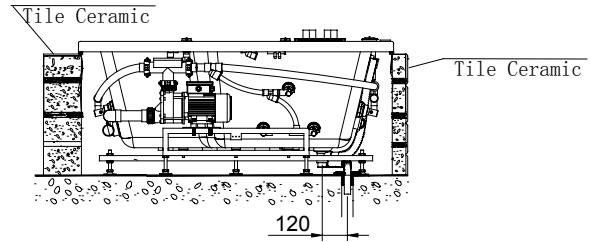

(Rough-In Dimensions):
(Unit):mm

Item No.	JB25823W-4
Drain Outlet	Drain outlets diameter is 55mm. Recommend to use with Waste & Overflow D409C-1 and P9098N.
Available Color	White
Capacity	410-550 litres to overflow.
Materials	Acrylic
Accessories	Aromatherapy, 6PCS extra massage jet in back position luxury massage system(jet air+waterflow 8PCS) 3pcs widespread waterfall faucet Color lighting system Panel, Constant Temperature, Ozone, One piece Pillow
Shipping Package	(L)1850X(W)1550 X(H) 800 mm, (G.W) : 110 kg