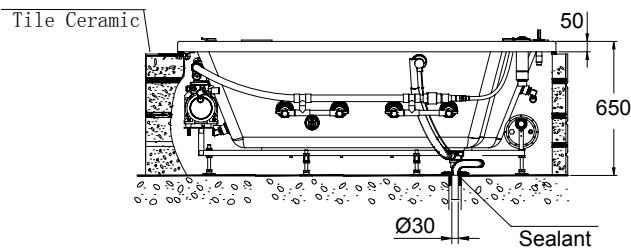

(Rough-In Dimensions):
(Unit):mm

Item No.	JB25823W-4
Drain Outlet	Drain outlets diameter is 55mm. Recommend to use with Waste & Overflow D409C-1 and P9098N.
Available Color	White
Capacity	410-550 litres to overflow.
Materials	Acrylic
Accessories	Aromatherapy, 6PCS extra massage jet in back position luxury massage system(jet air+waterflow 8PCS) 3pcs widespread waterfall faucet Color lighting system Panel, Constant Temperature, Ozone, One piece Pillow
Shipping Package	(L)1850X(W)1550 X(H) 800 mm, (G.W) : 110 kg