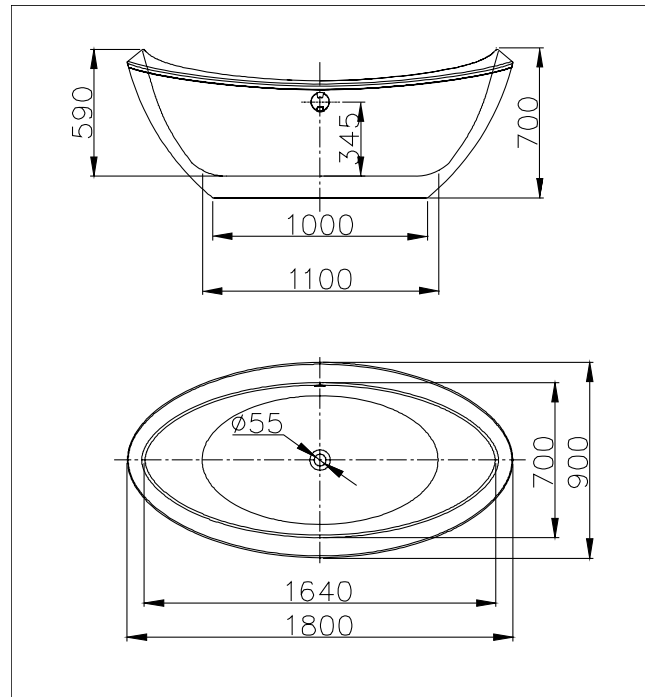

## ILLUSTRATIONS

KEY	Description	ITEM No.	Including	Remarks
	1.8M OVAL BATHTUB	MODEL : B25808W-1 COLOR : White SIZE : 1800x900x700mm MATERIAL : ACRYLIC		