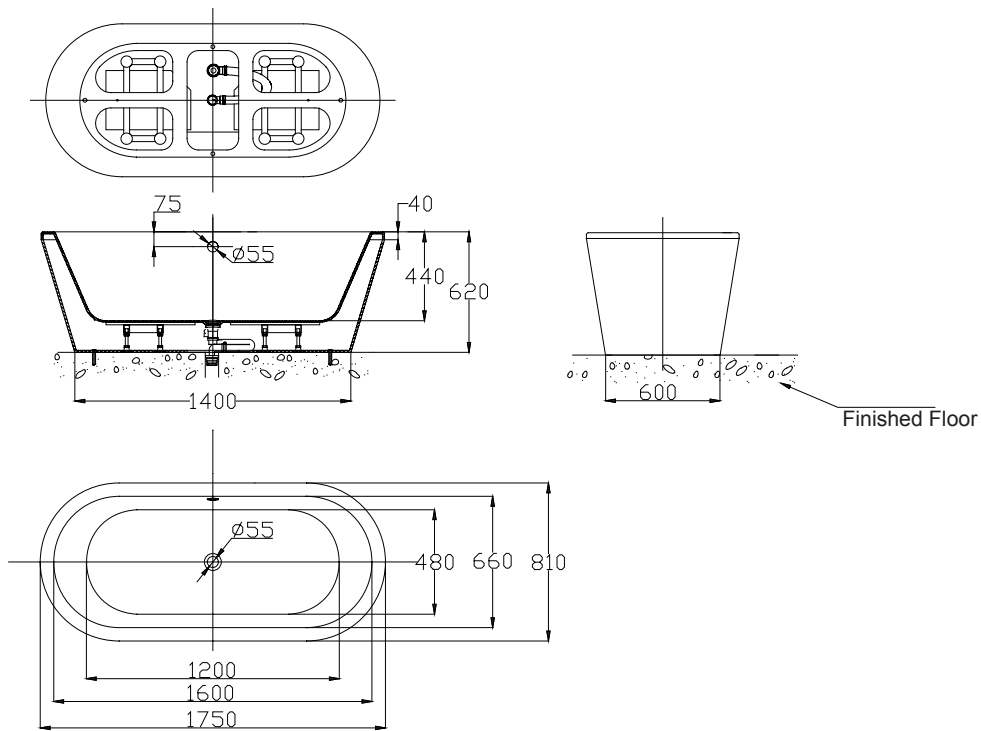

ILLUSTRATIONS

KEY	Description	ITEM No.	Including	Remarks
	1.75M FREE STANDING BATHTUB	MODEL : B25801W-1 COLOR : White SIZE : 1750x810x620mm MATERIAL : ACRYLIC		