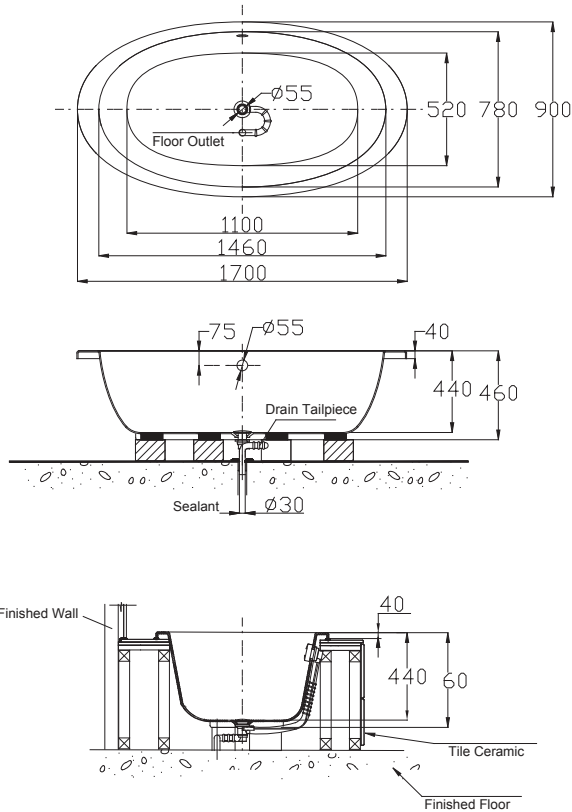

(Rough-In Dimensions):  
(Unit):mm

Item No.	B25712W
Drain Outlet	Drain outlets diameter is 55mm. Recommend to use with Waste & Overflow D409C-1 and P9098N.
Available Color	White
Capacity	216 litres to overflow.
Materials	Acrylic