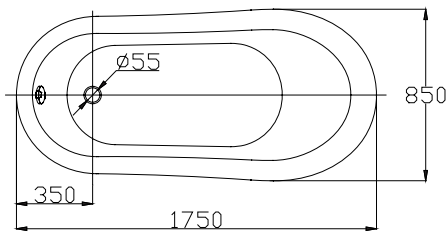

(Rough-In Dimensions):  
(Unit):mm

Item No.	B25709W-B
Drain Outlet	Drain outlets diameter is 55mm. Recommend to use with Waste & Overflow D409C-A1 and P9098N.
Available Color	White
Capacity	410-550 litres to overflow.
Materials	Acrylic
Shipping Package	(L) 1780X (W)870 X (H) 720 mm, (G.W) : 75 kg