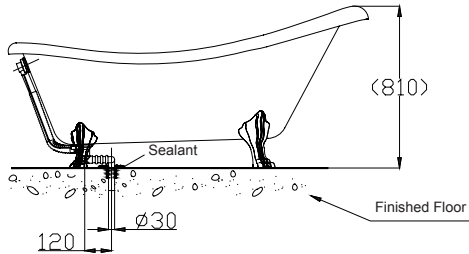

(Rough-In Dimensions):  
(Unit):mm

Item No.	B25709W-B
Drain Outlet	Drain outlets diameter is 55mm. Recommend to use with Waste & Overflow D409C-A1 and P9098N.
Available Color	White
Capacity	410-550 litres to overflow.
Materials	Acrylic
Shipping Package	(L) 1780X (W)870 X (H) 720 mm, (G.W) : 75 kg