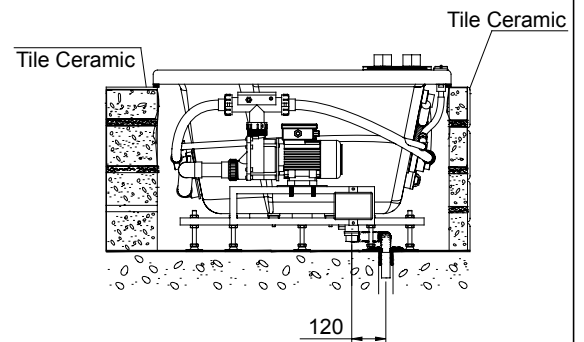

(Rough-In Dimensions):

单位(Unit):mm

Item No.	JB25704W-4
Available Color	White
Materials	Acrylic
Capacity	330 litres to overflow.
Remarks	luxury massage system(jet air+waterflow 8PCS. 10 Nine-hole bubble pore. Color Lighting System. 3pcs widespread waterfall faucet . ElectronicvPanel / Constant Temperature Oven / Ozone