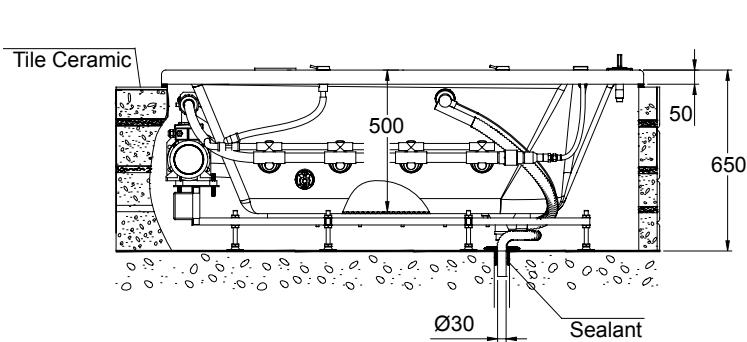

(Rough-In Dimensions):

单位(Unit):mm

Item No.	JB25704W-4
Available Color	White
Materials	Acrylic
Capacity	330 litres to overflow.
Remarks	luxury massage system(jet air+waterflow 8PCS. 10 Nine-hole bubble pore. Color Lighting System. 3pcs widespread waterfall faucet . ElectronicvPanel / Constant Temperature Oven / Ozone