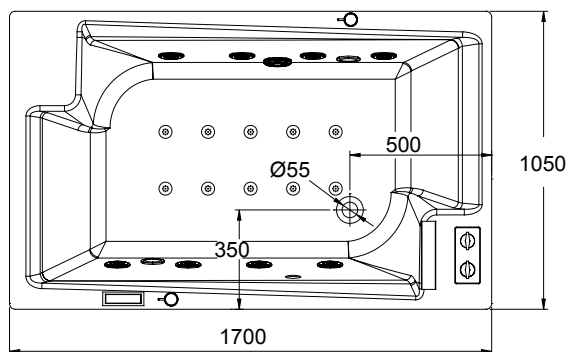

(Rough-In Dimensions):

单位(Unit):mm

Item No.	JB25704W-4
Available Color	White
Materials	Acrylic
Capacity	330 litres to overflow.
Remarks	luxury massage system(jet air+waterflow 8PCS. 10 Nine-hole bubble pore. Color Lighting System. 3pcs widespread waterfall faucet . ElectronicvPanel / Constant Temperature Oven / Ozone