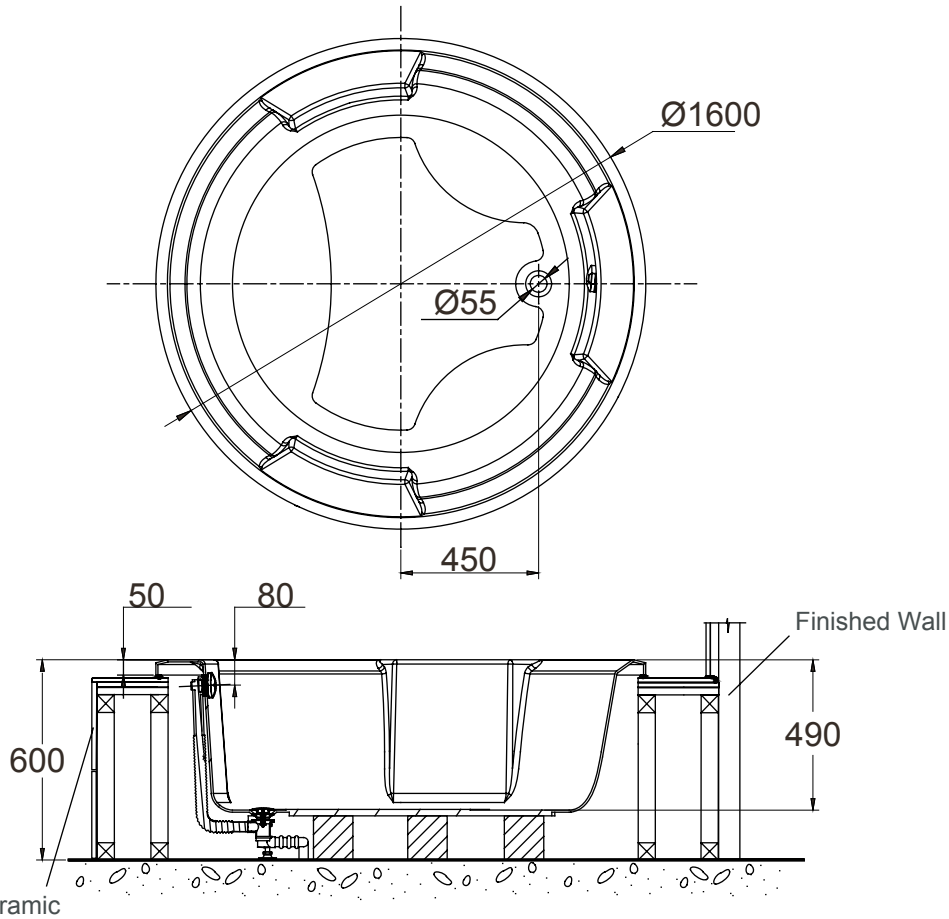

(Rough-In Dimensions):  
(Unit):mm

Item No.	B25615W
Drain Outlet	Drain outlets diameter is 55mm. Recommend to use with Waste & Overflow D409C-1 and P9098N.
Available Color	White
Capacity	640 litres to overflow.
Materials	Acrylic