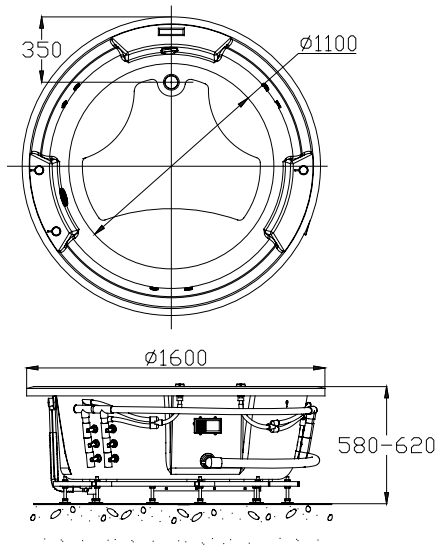

(Rough-In Dimensions):  
(Unit):mm

Item No.	JB25615W-4
Drain Outlet	Drain outlets diameter is 55mm. Recommend to use with Waste & Overflow D409C-1 and P9098N.
Available Color	White
Capacity	640 litres to overflow.
Materials	Acrylic
Shipping Package	(L) 1620X (W)1620 X (H) 620 mm, (G.W) : 86 kg
Features	14 Massage jets (Jet Waterflow +Jet Airflow) 2pcs Color Lighting System Electronic Panel\Constant Temperature Oven\Ozone Generator by each. 3pcs Pillows, Motor 220V/50Hz/1.5HP.