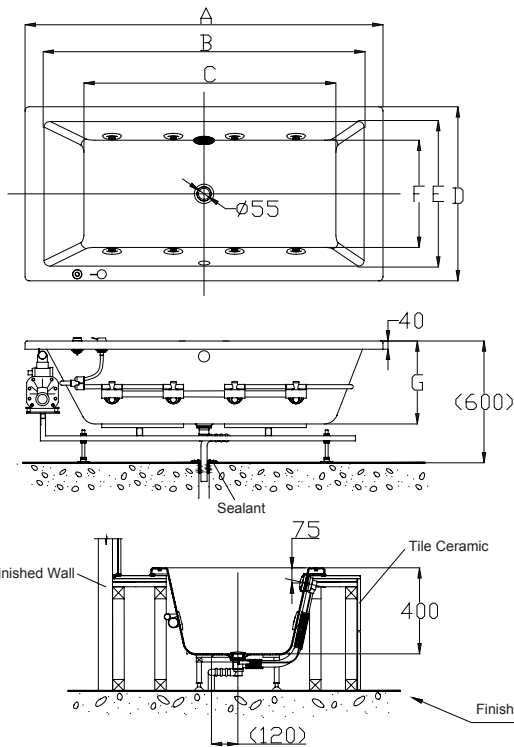

(Rough-In Dimensions):
(Unit):mm

	A	B	C	D	E	F	G
JB25409W-2	1400	1220	850	700	560	350	425
JB25513W-2	1500	1320	950	750	610	400	435
JB25609W-2	1600	1420	1050	800	660	450	435
JB25706W-2	1700	1520	1150	750	610	400	435
JB25809W-2	1750	1570	1200	850	710	500	425

Item No.	JB25409W-2	JB25513W-2	JB25609W-2	JB25706W-2	JB25809W
Capacity	170-250 litres to overflow.	190-265 litres to overflow.	220-285 litres to overflow.	220-320 litres to overflow.	230-320 litres to overflow.
Available Color	White				
Drain Outlet	Drain outlets diameter is 55mm. Recommend to use with Waste & Overflow D409C-1 and P9098N. Motor 220V/50HZ/1.5HP				
Materials	Acrylic				