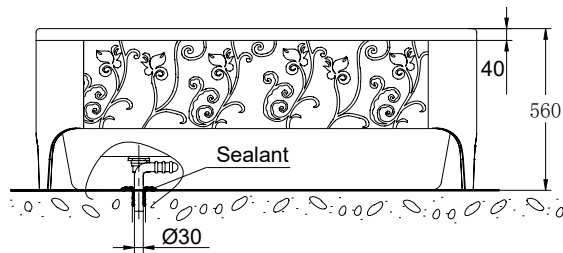

(Rough-In Dimensions):
(Unit):mm

Item No.	B25515W-1WT	B25515W-1KT
Drain Outlet	Drain outlets diameter is 55mm. Recommend to use with Waste & Overflow D409C-1 and P9098N.	
Available Color	(White)	(Black)
Capacity	250 litres to overflow	
Materials	Acrylic , Waterproof wood apron	
Configuration	Adjustable feet	One piece Pillow D409C-1 overflow included