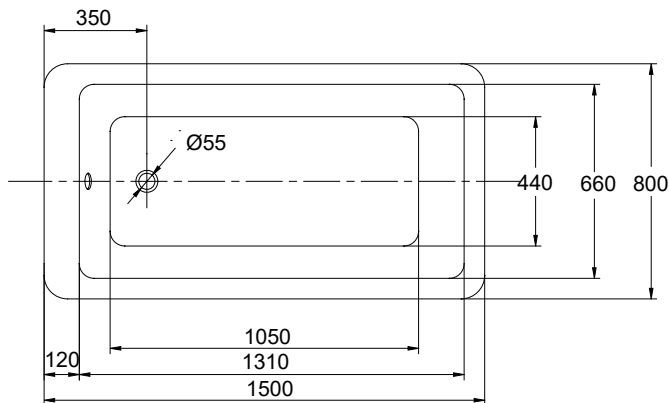

(Rough-In Dimensions):
(Unit):mm

Item No.	B25515W-1WT	B25515W-1KT
Drain Outlet	Drain outlets diameter is 55mm. Recommend to use with Waste & Overflow D409C-1 and P9098N.	
Available Color	(White)	(Black)
Capacity	250 litres to overflow	
Materials	Acrylic , Waterproof wood apron	
Configuration	Adjustable feet	One piece Pillow D409C-1 overflow included