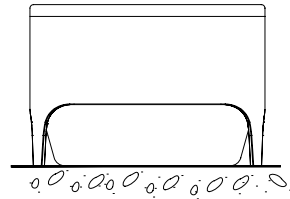

(Rough-In Dimensions):
(Unit):mm

Item No.	B25515W-1WT	B25515W-1KT
Drain Outlet	Drain outlets diameter is 55mm. Recommend to use with Waste & Overflow D409C-1 and P9098N.	
Available Color	(White)	(Black)
Capacity	250 litres to overflow	
Materials	Acrylic , Waterproof wood apron	
Configuration	Adjustable feet	One piece Pillow D409C-1 overflow included