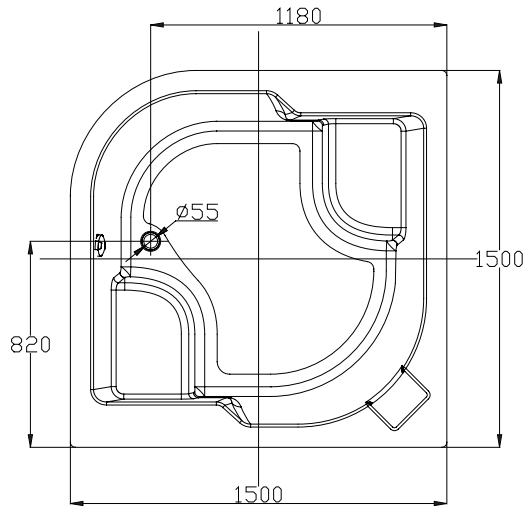

(Rough-In Dimensions):

单位(Unit):mm

Item No.	F25510W
Available Color	White
Materials	Acrylic
Capacity	550 litres to overflow.
Remarks	Drain outlets diameter is 55mm. Recommend to use with Waste & Overflow D409C-1 and P9098N.