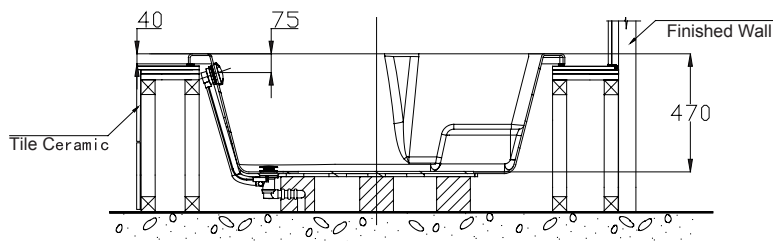

(Rough-In Dimensions):

单位(Unit):mm

Item No.	F25510W
Available Color	White
Materials	Acrylic
Capacity	550 litres to overflow.
Remarks	Drain outlets diameter is 55mm. Recommend to use with Waste & Overflow D409C-1 and P9098N.