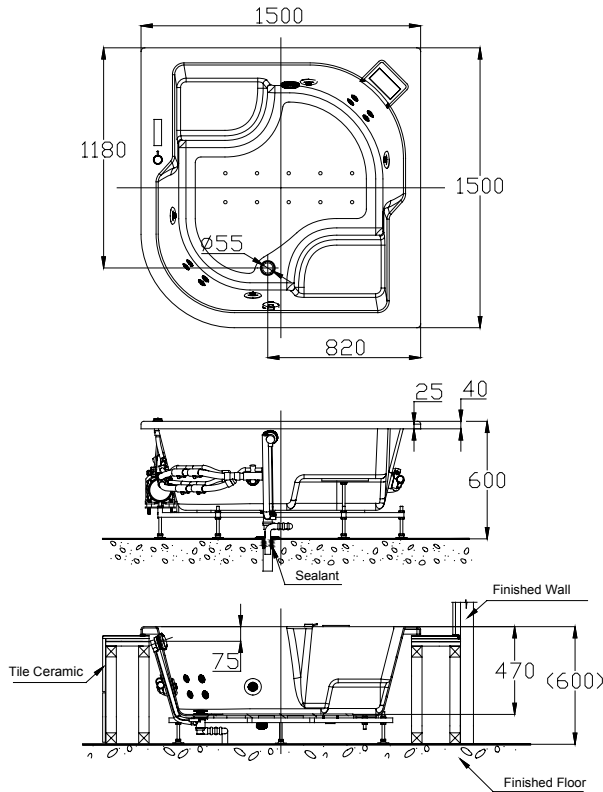

(Rough-In Dimensions):
(Unit):mm

Item No.	JB25510W-4
Drain Outlet	Drain outlets diameter is 55mm. Recommend to use with Waste & Overflow D409C-1 and P9098N.
Available Color	White
Capacity	550 litres to overflow.
Materials	Acrylic
Shipping Package	(L) 1530X (W)1530 X (H) 570 mm, (G.W): 85 kg
Features	12 Massage jets (Jet Waterflow +Jet Airflow) 2pcs Color Lighting System Electronic Panel\Constant Temperature Oven\Ozone Generator by each. 2pcs Pillow