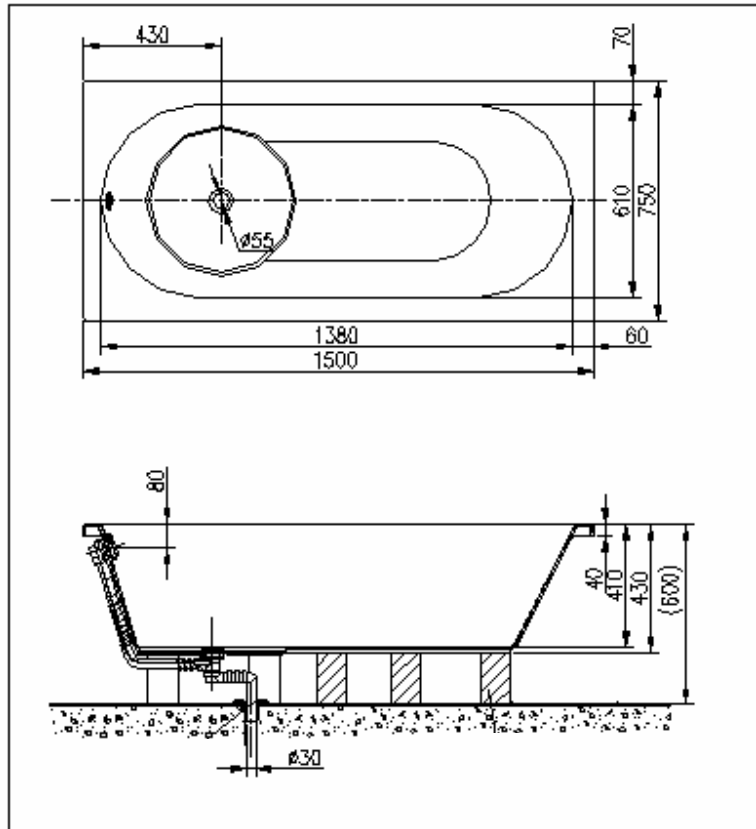

ILLUSTRATIONS

KEY	ITEM No	DESCRIPTION	Including	REMARKS
	1.5M BATHTUB	MODEL : B305W COLØ : WH TE SIZE : 1500x750x430 MÆRI AL : AØYLI C		

D
 M
 S