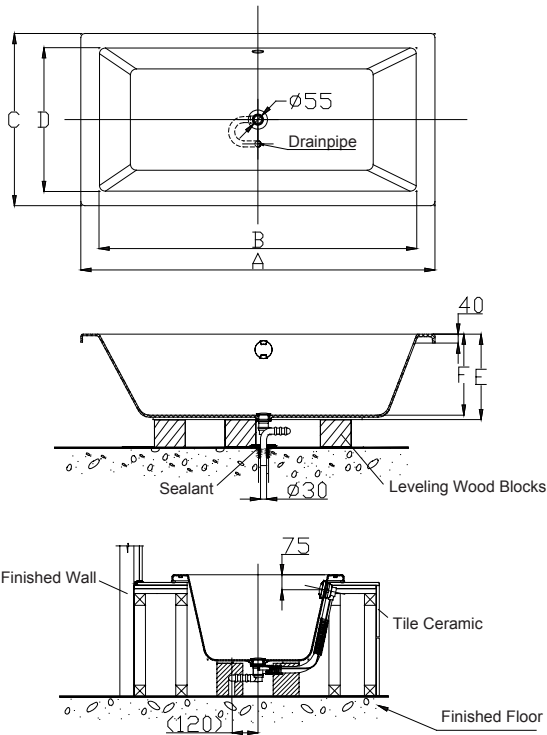

(Rough-In Dimensions):
(Unit):mm

	A	B	C	D	E	F
B25409W	1400	1220	700	560	425	405
B25513W	1500	1320	750	610	435	415
B25609W	1600	1420	800	640	435	415
B25706W	1700	1520	750	610	435	415
B25809W	1750	1570	850	710	425	405

Item No.	B25409W	B25513W	B25609W	B25706W	B25809W
Capacity	170-250 litres to overflow.	190-265 litres to overflow.	220-285 litres to overflow.	220-320 litres to overflow.	230-320 litres to overflow.
Available Color	White				
Drain Outlet	Drain outlets diameter is 55mm. Recommend to use with Waste & Overflow D409C-1 and P9098N.				
Materials	Acrylic				