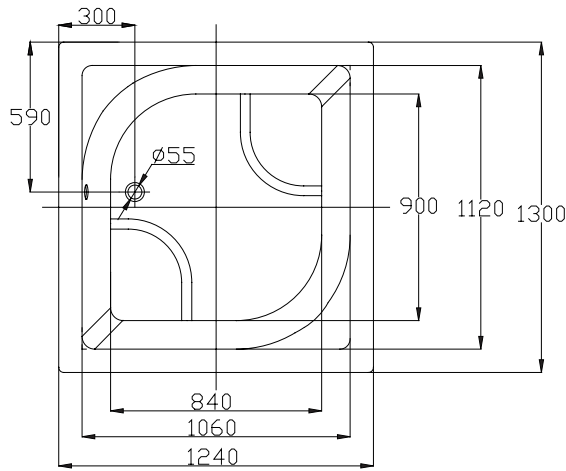

(Rough-In Dimensions):

单位(Unit):mm

Item No.	F25310W
Available Color	White
Materials	Acrylic
Capacity	410 litres to overflow.
Remarks	Drain outlets diameter is 55mm. Recommend to use with Waste & Overflow D409C-1 and P9098N.