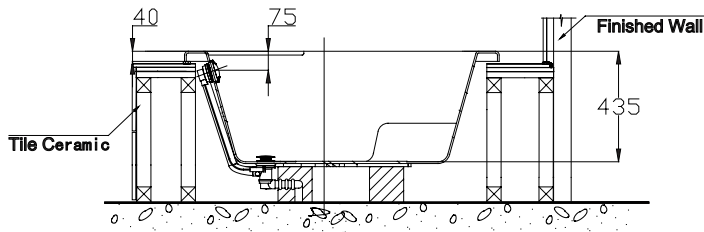

(Rough-In Dimensions):

单位(Unit):mm

Item No.	F25310W
Available Color	White
Materials	Acrylic
Capacity	410 litres to overflow.
Remarks	Drain outlets diameter is 55mm. Recommend to use with Waste & Overflow D409C-1 and P9098N.