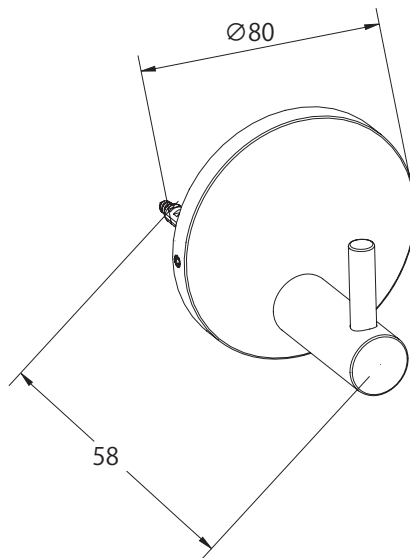

(Rough-In Dimensions):  
 (Unit):mm

Item No.	D783C
Available Color	Chrome
Materials	Brass
Remarks	With installation screw set