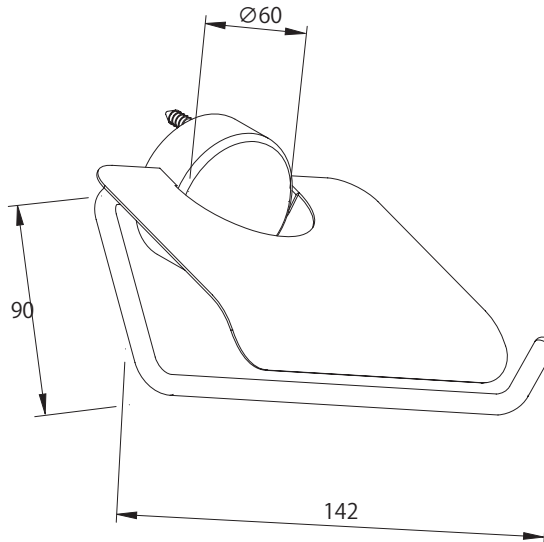

(Rough-In Dimensions):  
(Unit):mm

Item No.	D736C
Available Color	Chrome
Materials	Brass
Remarks	With installation screw set