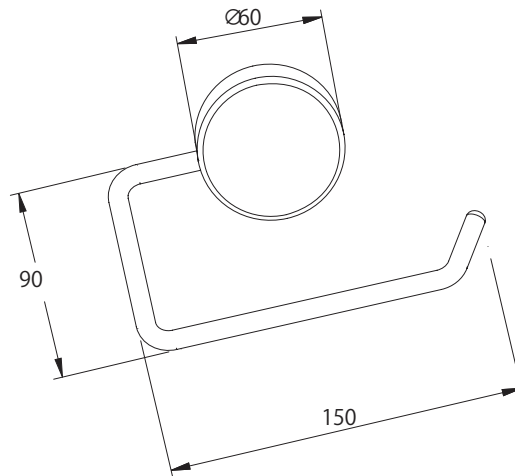

(Rough-In Dimensions):
(Unit):mm

Item No.	D735C
Available Color	Chrome
Materials	Brass
Remarks	With installation screw set