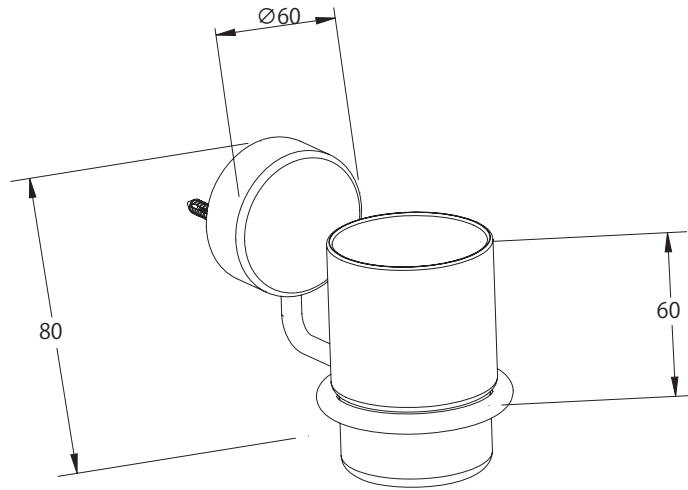

(Rough-In Dimensions):
(Unit):mm

Item No.	D734C-B
Available Color	Chrome
Materials	Brass
Remarks	With installation screw set