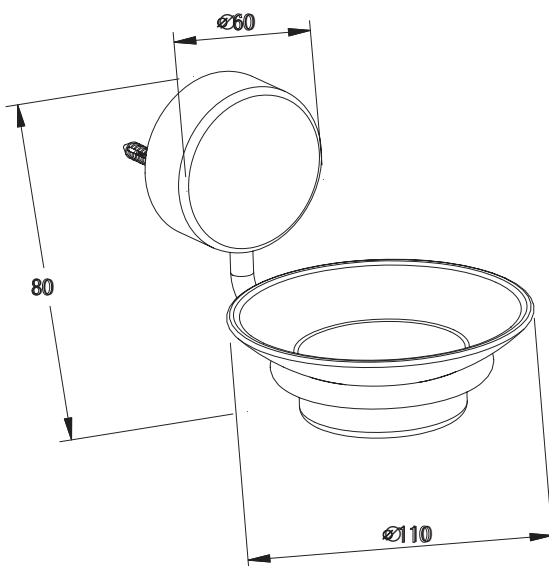

(Rough-In Dimensions):  
 (Unit):mm

Item No.	D734C-A
Available Color	Chrome
Materials	Brass
Remarks	Glass dish With install screw set