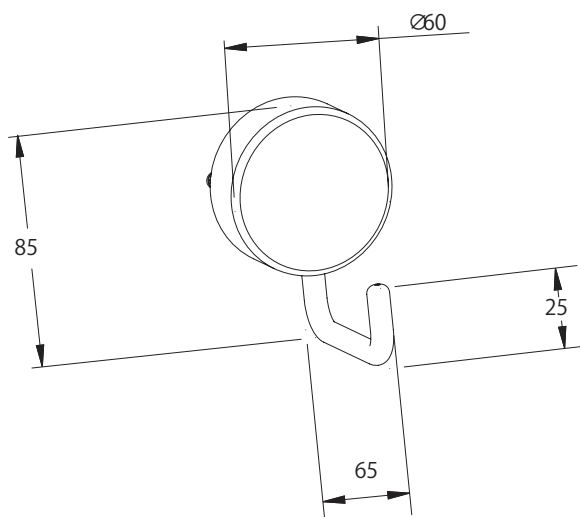

(Rough-In Dimensions):
 (Unit):mm

Item No.	D733C
Available Color	Chrome
Materials	Brass
Remarks	With installation screw set