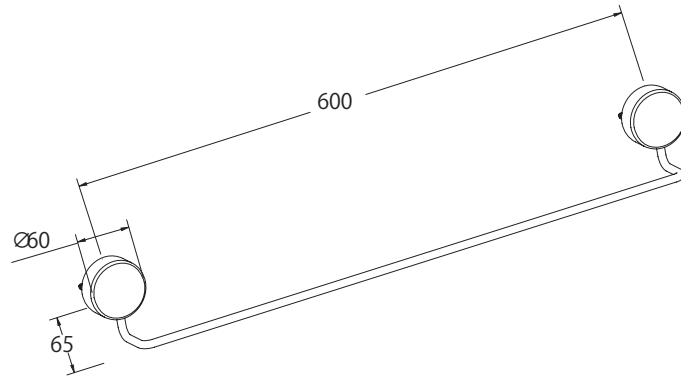

(Rough-In Dimensions):  
 (Unit):mm

Item No.	D732C
Available Color	Chrome
Materials	Brass
Remarks	With installation screw set