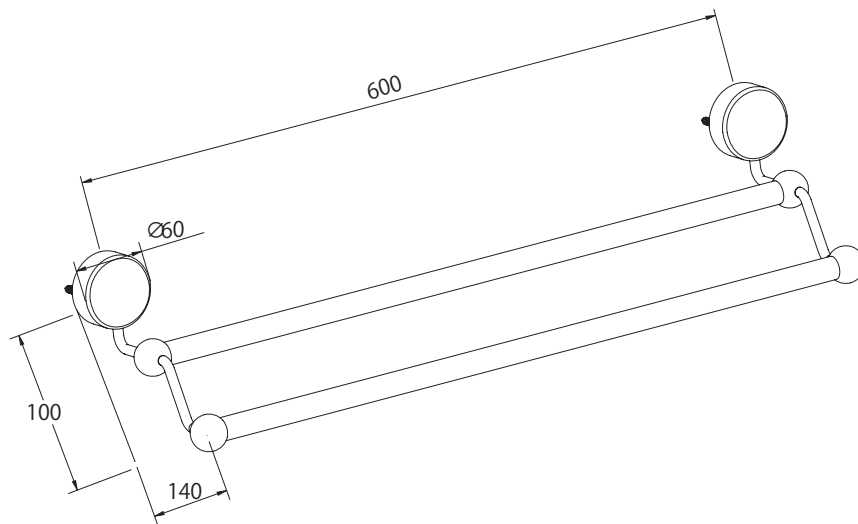

(Rough-In Dimensions):  
 (Unit):mm

Item No.	D730C
Available Color	Chrome
Materials	Brass
Remarks	With instalationl screw set