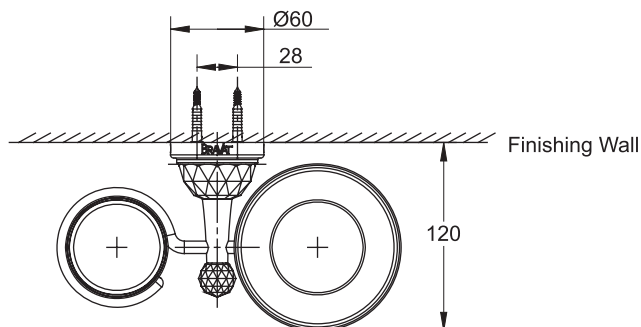

(Rough-In Dimensions):  
(Unit):mm

Item No.	D7284C
Available Color	Chrome
Materials	Brass
Remarks	With install screw set