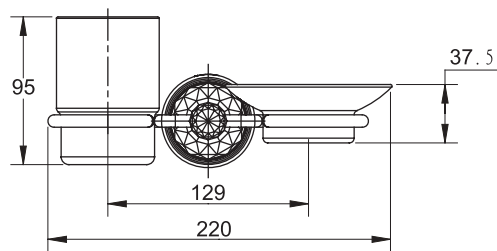

(Rough-In Dimensions):  
(Unit):mm

Item No.	D7284C
Available Color	Chrome
Materials	Brass
Remarks	With install screw set