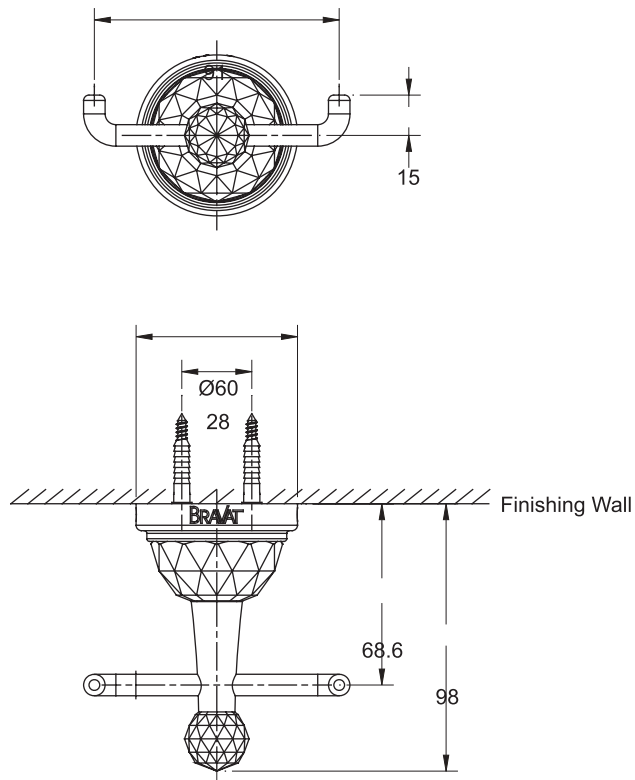

(Rough-In Dimensions):
 (Unit):mm

Item No.	D7283C
Available Color	Chrome
Materials	Brass
Remarks	With install screw set