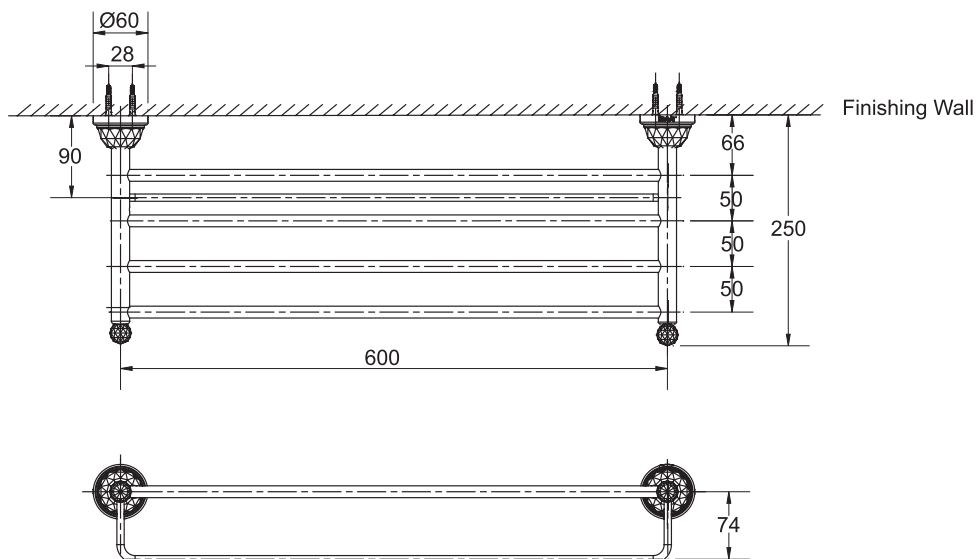

(Rough-In Dimensions):
(Unit):mm

Item No.	D7282C
Available Color	Chrome
Materials	Brass
Remarks	With install screw set