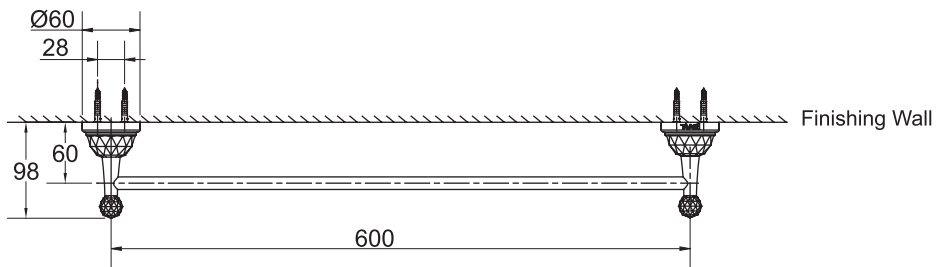

(Rough-In Dimensions):
(Unit):mm

Item No.	D7281C
Available Color	Chrome
Materials	Brass
Remarks	With install screw set