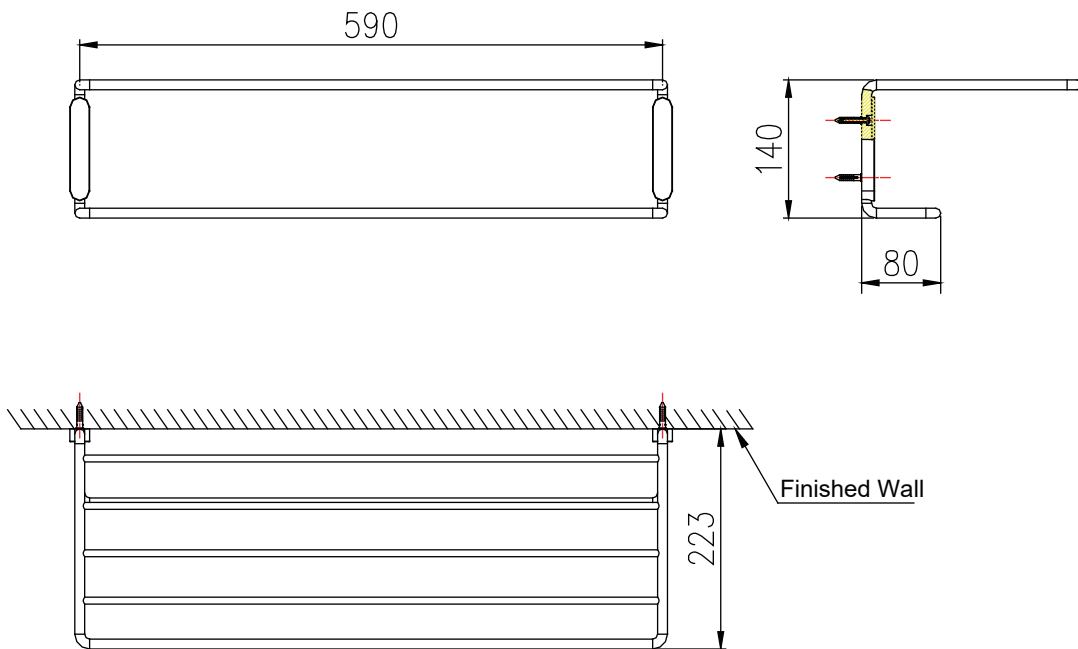

(Rough-In Dimensions):
(Unit):mm

Item No.	D713C
Available Color	<input checked="" type="checkbox"/> Chrome
Materials	Brass
Remarks	With install screw set