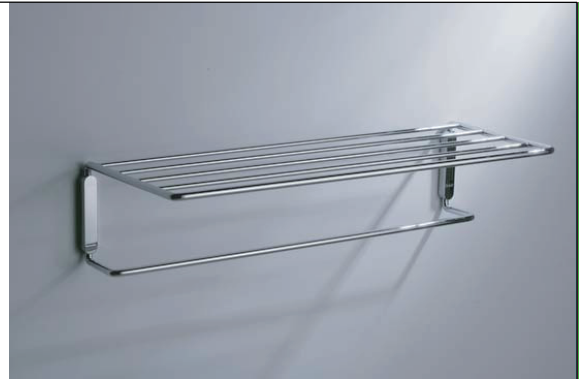

(Rough-In Dimensions):
(Unit):mm

Item No.	D713C
Available Color	<input checked="" type="checkbox"/> Chrome
Materials	Brass
Remarks	With install screw set