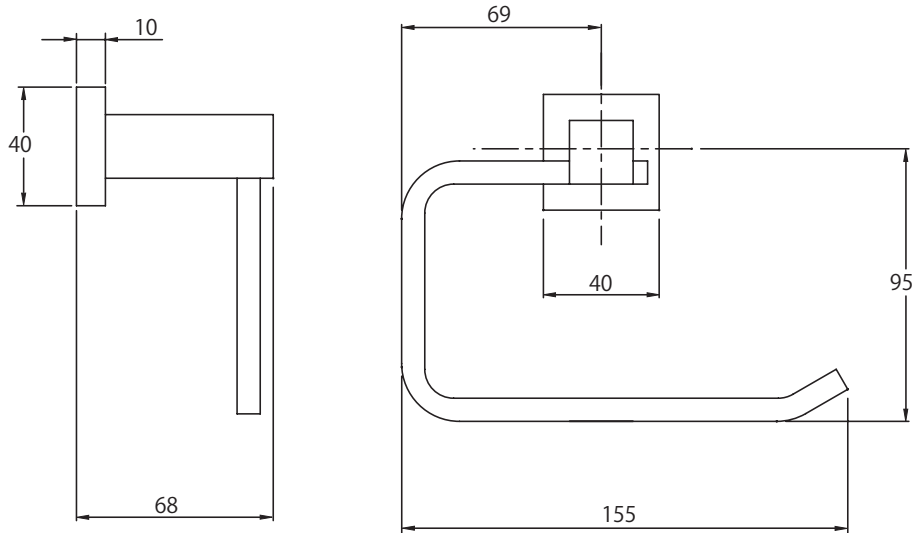

(Rough-In Dimensions):
 (Unit):mm

Item No.	D7106C
Available Color	Chrome
Materials	Brass
Remarks	With installation screw set