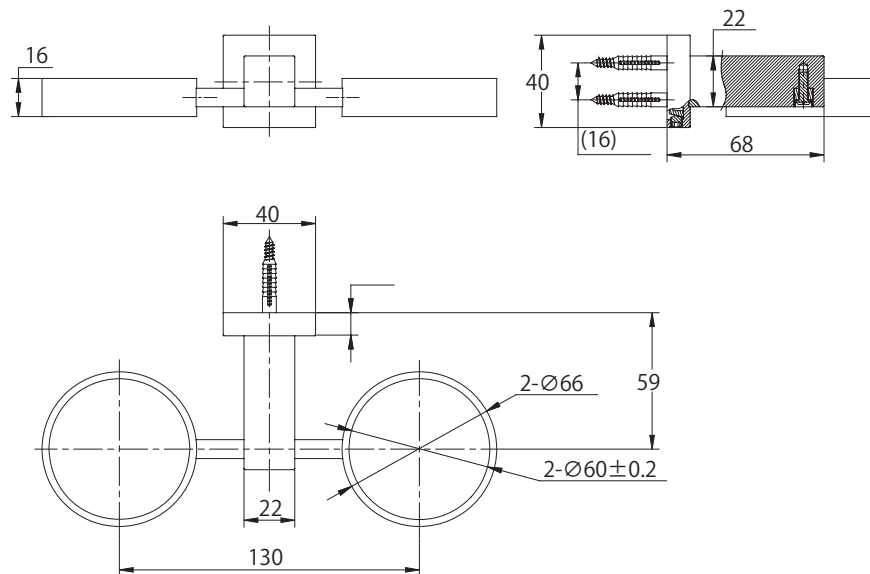

(Rough-In Dimensions):  
(Unit):mm

Item No.	D7104C-B
Available Color	Chrome
Materials	Brass
Remarks	Glass Cup & Dish With installation screw set