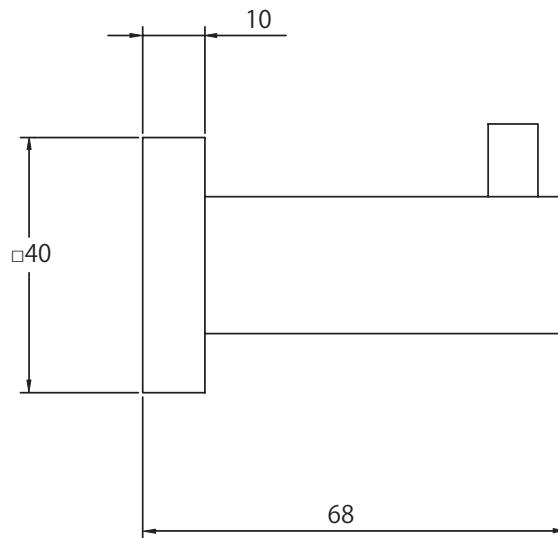

(Rough-In Dimensions):
(Unit):mm

Item No.	D7103C
Available Color	Chrome
Materials	Brass
Remarks	With installation screw set