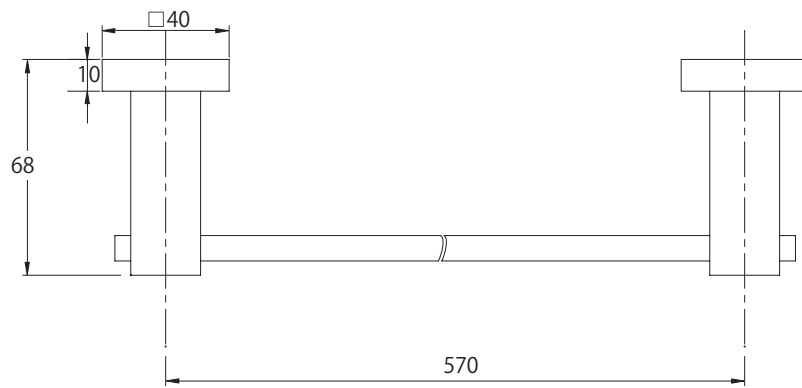

(Rough-In Dimensions):
(Unit):mm

Item No.	D7102C
Available Color	Chrome
Materials	Brass
Remarks	With installatioin screw set