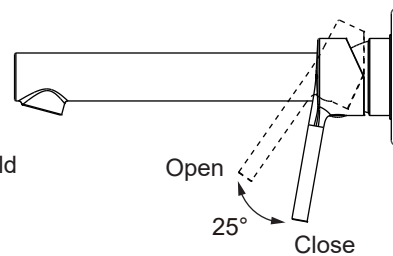

(Rough-in Dimensions):
(Unit): mm

Item No.	P8172217CP-ENG
Available Color	Chrome
Materials	Brass
Aerator	Neoperl rub clean Aerator
Work water pressure	0.15 - 1.0 MPa
Flow Rate	Spout: <=7.5L/Min @ 0.1MPa
Remark	Match with Built-in body set D968C-ENG