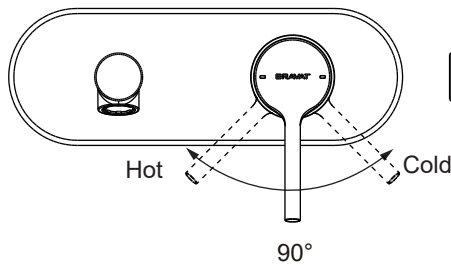

(Rough-in Dimensions):
(Unit): mm

Item No.	P8172217CP-ENG
Available Color	Chrome
Materials	Brass
Aerator	Neoperl rub clean Aerator
Work water pressure	0.15 - 1.0 MPa
Flow Rate	Spout: <=7.5L/Min @ 0.1MPa
Remark	Match with Built-in body set D968C-ENG