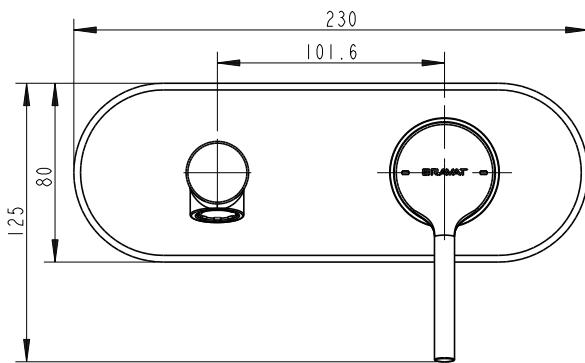

(Rough-in Dimensions):
(Unit): mm

Item No.	P8172217CP-ENG
Available Color	Chrome
Materials	Brass
Aerator	Neoperl rub clean Aerator
Work water pressure	0.15 - 1.0 MPa
Flow Rate	Spout: <=7.5L/Min @ 0.1MPa
Remark	Match with Built-in body set D968C-ENG