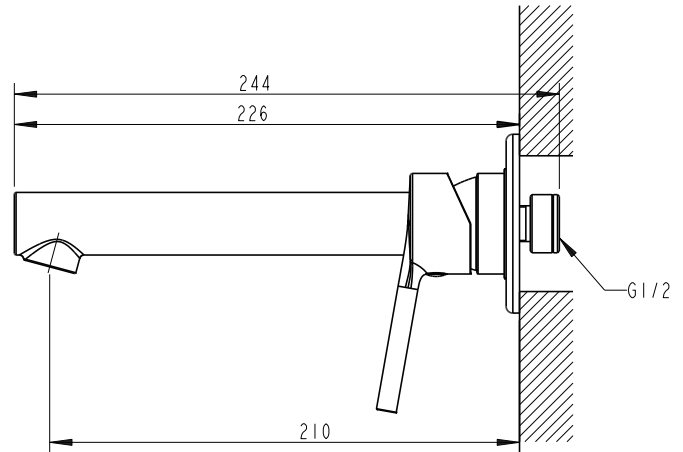

(Rough-in Dimensions):
(Unit): mm

Item No.	P8172217CP-ENG
Available Color	Chrome
Materials	Brass
Aerator	Neoperl rub clean Aerator
Work water pressure	0.15 - 1.0 MPa
Flow Rate	Spout: <=7.5L/Min @ 0.1MPa
Remark	Match with Built-in body set D968C-ENG