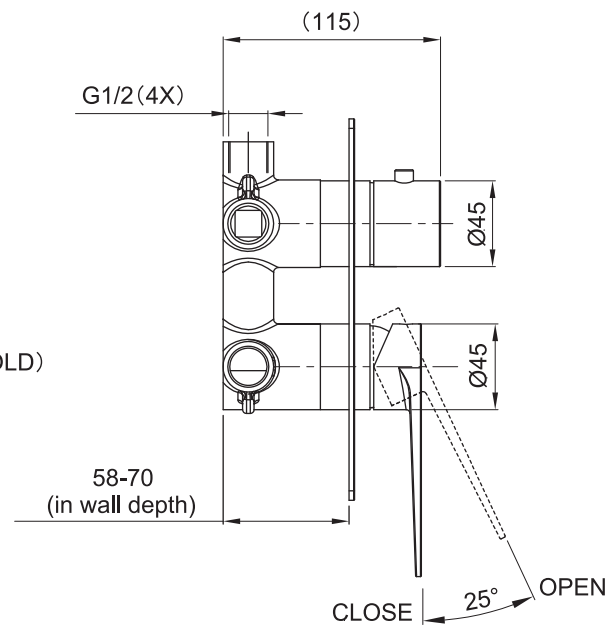

(Rough-in Dimensions):  
(Unit): mm

NFB80104C-2A

NFB80104K-2A

Item No.	NFB80104C-2A / NFB80104K-2A (2-way)
Available Color	クローム / ブラック
Materials	Brass
Cartridge	Φ35ceramic cartridge
Aerator	—
Pressure	Pressure range : 0.1-0.5Mpa , Best to use : 0.3Mpa

Remarks: Matchable with different shower sets and spouts.