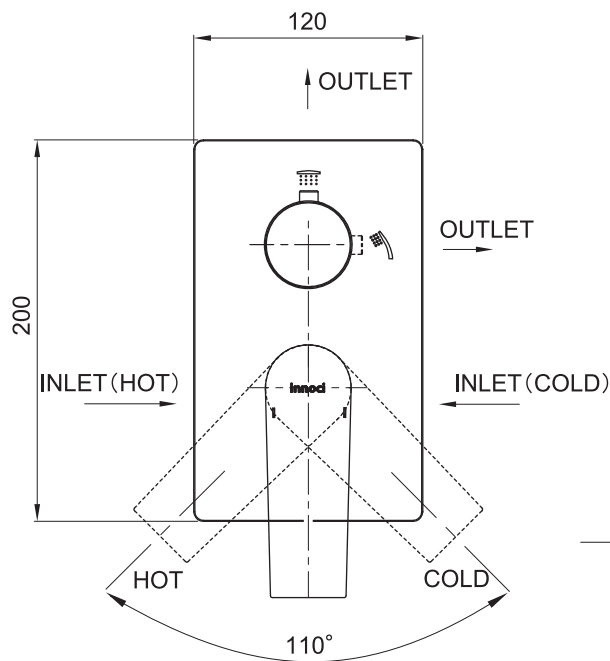

(Rough-in Dimensions):  
(Unit): mm

NFB80104C-2A

NFB80104K-2A

Item No.	NFB80104C-2A / NFB80104K-2A (2-way)
Available Color	クローム / ブラック
Materials	Brass
Cartridge	Φ35ceramic cartridge
Aerator	—
Pressure	Pressure range : 0.1-0.5Mpa , Best to use : 0.3Mpa

Remarks: Matchable with different shower sets and spouts.