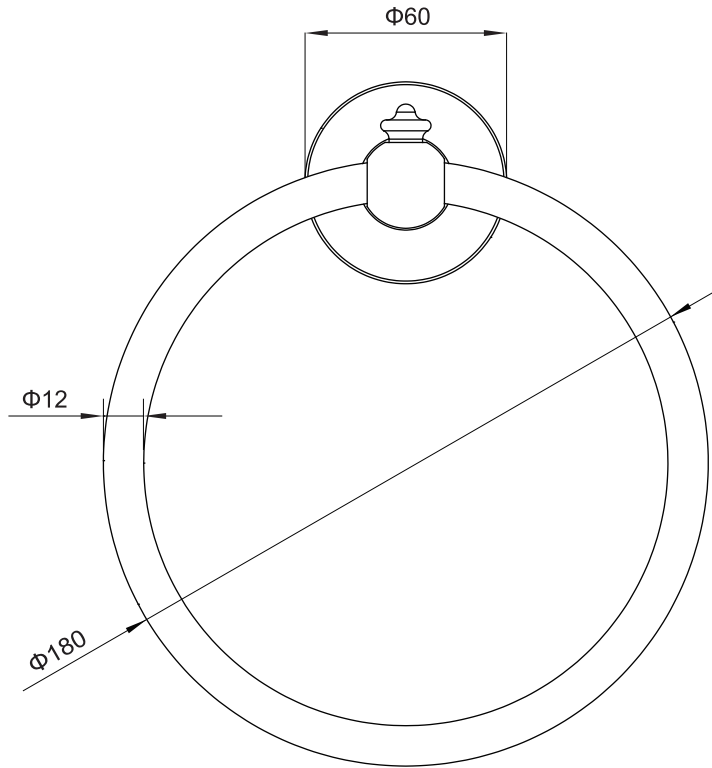

(Rough-in Dimensions):

(Unit): mm

Item No.	ND7504Y
Available Color	ORB
Materials	Brass
Remarks : With install screw set.	