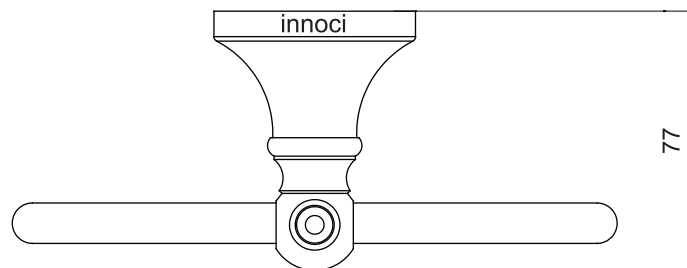

(Rough-in Dimensions):

(Unit): mm

Item No.	ND7504Y
Available Color	ORB
Materials	Brass
Remarks : With install screw set.	