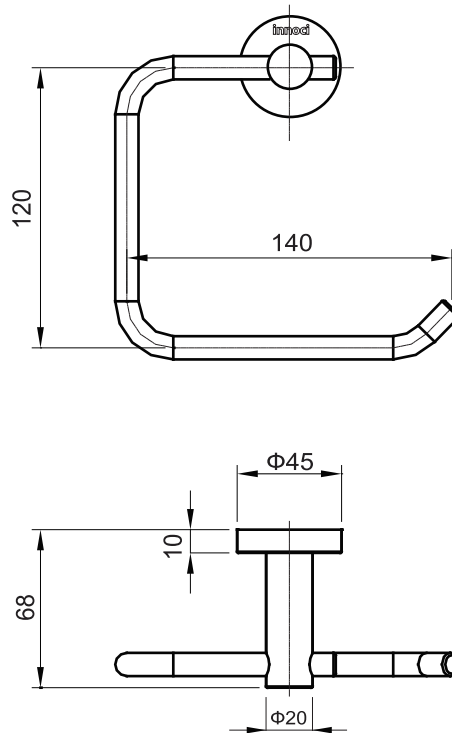

(Rough-in Dimensions):
(Unit): mm

Item No.	ND7208C
Available Color	クローム
Materials	Brass
Remarks: With install screw set.	

C-150218