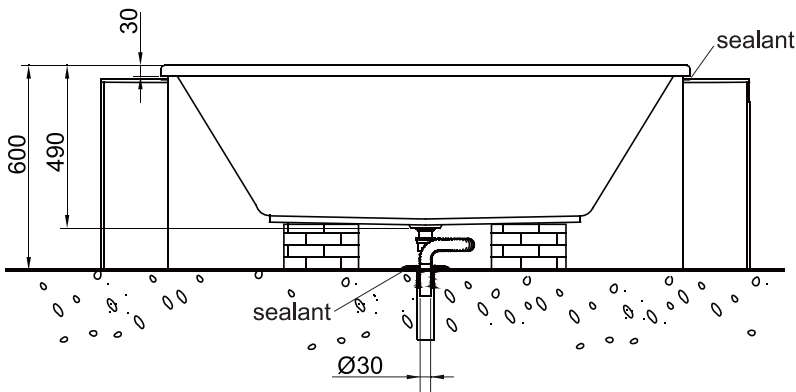

(Rough-in Dimensions):
(Unit): mm

1700X750X490

Item No.	NB25703W
Capacity	368L
Available Color	ホワイト
Materials	FRA(アクリル)
Shipping Package	G.W : 26 kg

Remarks : Recommend to use with Waste & Overflow ND9111C and ND9106N (L=500mm).