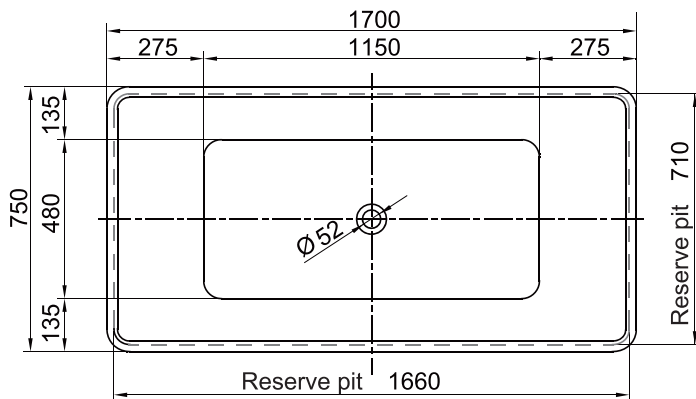

(Rough-in Dimensions):
(Unit): mm

1700X750X490

Item No.	NB25703W
Capacity	368L
Available Color	ホワイト
Materials	FRA(アクリル)
Shipping Package	G.W : 26 kg

Remarks : Recommend to use with Waste & Overflow ND9111C and ND9106N (L=500mm).