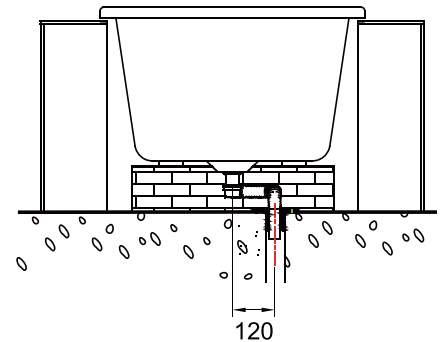

(Rough-in Dimensions):
(Unit): mm

1700X750X490

Item No.	NB25703W
Capacity	368L
Available Color	ホワイト
Materials	FRA(アクリル)
Shipping Package	G.W : 26 kg

Remarks : Recommend to use with Waste & Overflow ND9111C and ND9106N (L=500mm).