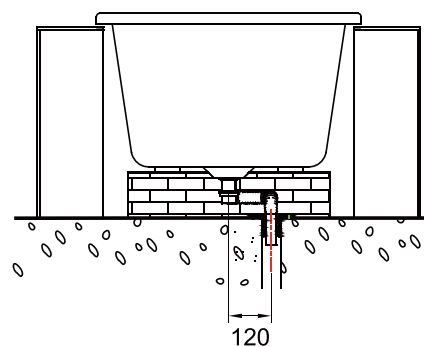

(Rough-in Dimensions):

(Unit): mm

1500X750X490

Item No.	NB25501W
Capacity	325L
Available Color	ホワイト
Materials	FRA(アクリル)
Shipping Package	(L) 1520 X (W) 770 X (H) X 750mm, G.W : 24 kg
Remarks	Recommend to use with Waste & Overflow ND9111C and ND9106N (L=500mm)