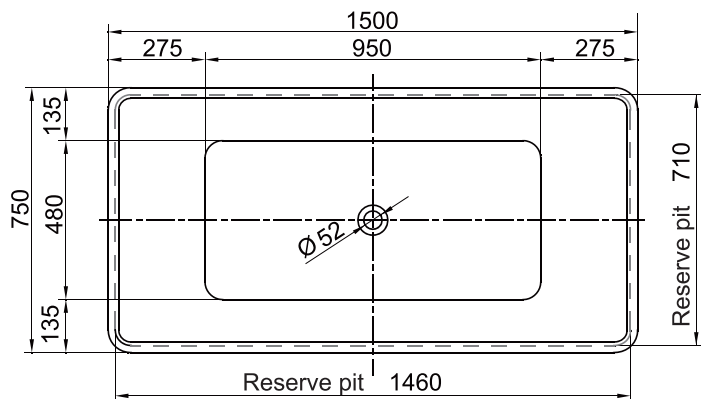

(Rough-in Dimensions):

(Unit): mm

1500X750X490

Item No.	NB25501W
Capacity	325L
Available Color	ホワイト
Materials	FRA(アクリル)
Shipping Package	(L) 1520 X (W) 770 X (H) X 750mm, G.W : 24 kg
Remarks	Recommend to use with Waste & Overflow ND9111C and ND9106N (L=500mm)