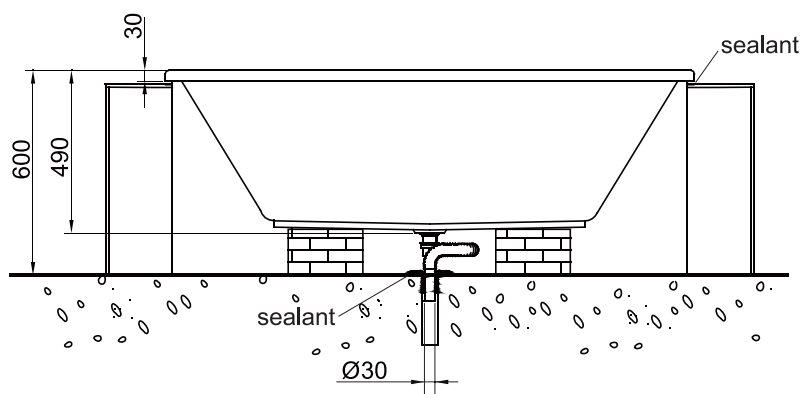

(Rough-in Dimensions):

(Unit): mm

1500X750X490

Item No.	NB25501W
Capacity	325L
Available Color	ホワイト
Materials	FRA(アクリル)
Shipping Package	(L) 1520 X (W) 770 X (H) X 750mm, G.W : 24 kg
Remarks	Recommend to use with Waste & Overflow ND9111C and ND9106N (L=500mm)