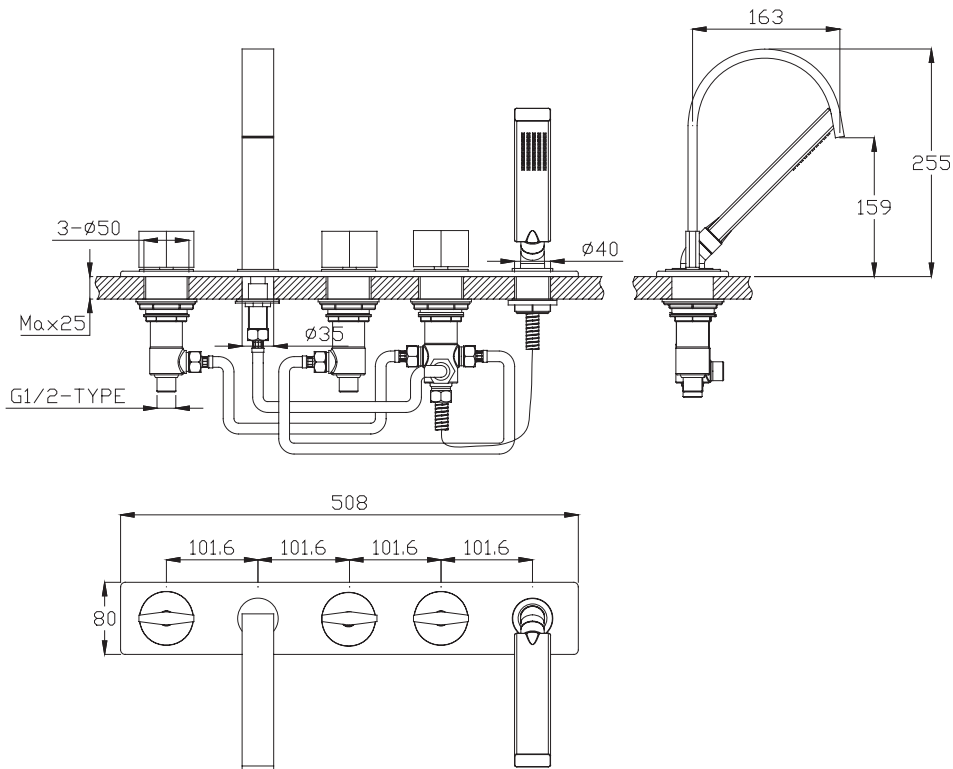

(Rough-In Dimensions):

单位(Unit):mm

Item No.	F52969C-3
Available Color	Chrome
Materials	Brass
Remarks	With flat handshower, shower hose, S.S supply hose