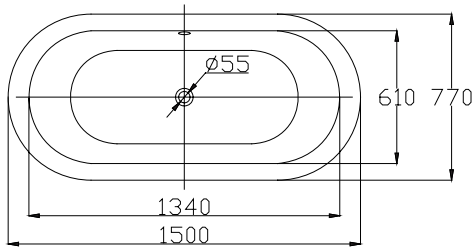

(Rough-In Dimensions):
(Unit):mm

Item No.	B25508W-B+P9905C
Drain Outlet	Drain outlets diameter is 55mm. Recommend to use with Waste & Overflow D409C-A1 and P9098N.
Available Color	White
Capacity	160-230 litres to overflow.
Materials	Acrylic
Shipping Package	(L) 1530X (W)790 X (H) 490 mm