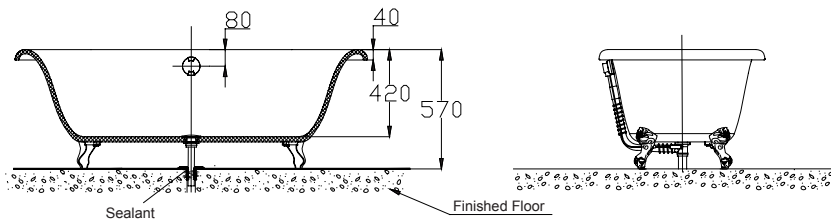

(Rough-In Dimensions):
(Unit):mm

Item No.	B25508W-B+P9905C
Drain Outlet	Drain outlets diameter is 55mm. Recommend to use with Waste & Overflow D409C-A1 and P9098N.
Available Color	White
Capacity	160-230 litres to overflow.
Materials	Acrylic
Shipping Package	(L) 1530X (W)790 X (H) 490 mm